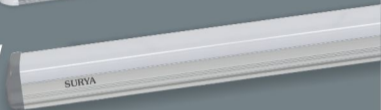

BRIT-O LED BATTEN

Product	MRP (Rs.)	Lumen
10W BRIT-O 1 ft.	350.00	1000
20W BRIT-O 2 ft.	400.00	2000

20W

40W

AMAZE METALLICA LED BATTEN

Product	MRP (Rs.)	Lumen
20W METALLICA	550.00	2200
40W AMAZE METALLICA	1000.00	4000