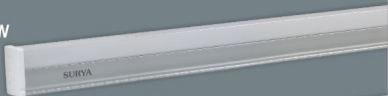

BRIT-O LED BATTEN

Product	MRP (Rs.)	Lumen
10W BRIT-O 1 ft.	350.00	1000
20W BRIT-O 2 ft.	400.00	2000

20W

40W

AMAZE METALLICA LED BATTEN

Product	MRP (Rs.)	Lumen
20W METALLICA	550.00	2200
40W AMAZE METALLICA	1000.00	4000