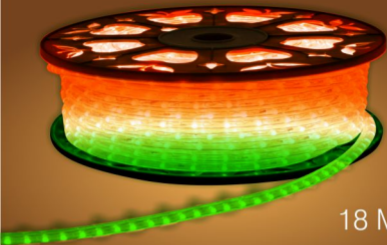

18 Mtr.

SPARKLE TRI COLOUR

Product	MRP (Rs.)	Lumen
SPARKLE TRI COLOUR	6000.00	560/Mtr.
JOINTER	25.00	-----
ADAPTER	150.00	-----

- Bright light with 560 lumen per meter
- 120 LEDs per meter
- 7W per meter
- IP65
- Ideal for: Decoration for office, balcony, garden, homes, open areas, parks, poles, etc.